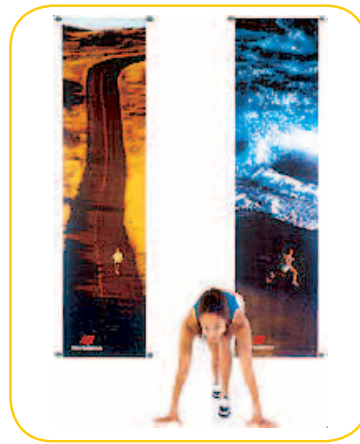

Hanging Banners

High impact that is cost effective. Choose any height and up to 1.8 metre wide. Matt poly textile or vinyl that produces a sharp print. Comes with rods and hanging cord.

Bowheads

Superb way to grab the attention of your potential customers in large indoor spaces such as showrooms, trade shows and exhibitions. The latest in portable signage. Choose from 4 different sizes:

- SUPER LARGE 4.45 m high (Height with pole)
- LARGE 2.87 m high (Height with pole)
- MEDIUM 2.25 m high (Height with pole)
- COMPACT 1.65 m high (Height with pole)

Sign Up Banner Stands

Sturdy yet ultra lightweight and great value for money. Ideal for instant promotion and point of purchase displays. Interchange your graphical banner anytime quickly and easily. A simple pole and hook assembly goes up in no time at all.

Rollaway banners

Top of the line roll away banner. Sturdy tough base with high quality quality printed laminated banner print. Great for product launches trade show or conference presentations. Simply roll up and down like a blind !!!

Feather Pivot Arm Banners

Printed outdoor banners that pivot around in the breeze. 3 m or 2 m high in various "feather" shapes. Pack up in a carry bag when your event's finished.

Terrific bright, sharp prints onto material made to go outdoors.