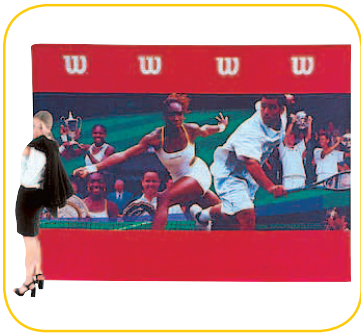

Hanging Banners

High impact that is cost effective. Choose any height and up to 1.8 metre wide. Matt poly textile or vinyl that produces a sharp print. Comes with rods and hanging cord.

Bowheads

Superb way to grab the attention of your potential customers in large indoor spaces such as showrooms, trade shows and exhibitions. The latest in portable signage. Choose from 4 different sizes:

visibility event signage

indoor products

indoor products

Bannerwalls

Create a huge impression with a 3 metre wide banner. Lightweight PVC or textile material printed and fitted to rods and a frame. Freestanding, sturdy and lightweight. Set up and pack away in a matter of minutes